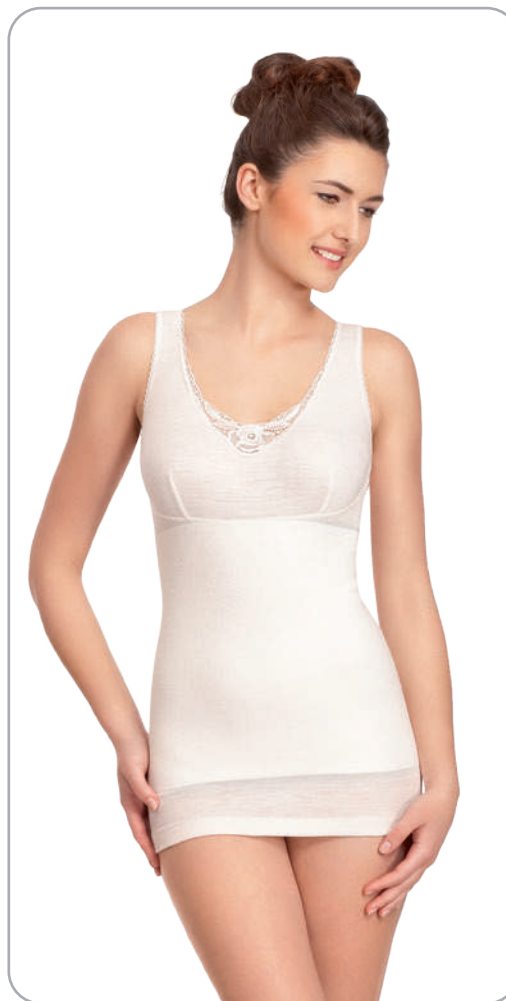

Тепловая майка с увеличенным широким поясом изготовлена по бесшовной технологии, сделана из микроакрила, шерсти и хлопка. Увеличенный широкий пояс поддерживает позвоночник, живот и внутренние органы. Применяется для профилактики и лечения ревматизма, артрита, артрозов и пояснично-крестцового радикулита. Поддерживает процесс реабилитации и реконвалесценции после операции. Эластичный бандаж соответствует линиям тела, не ограничивает движения, а также моделирует фигуру. Тепловая майка защищает от холода и при значительных физических нагрузках и занятиях спортом, а также рекомендуется пожилым людям.

Thermal undershirts with a bold wide belt are made in seamless technology from a combination of micro acrylic, wool, cotton and elastane. Special bold wide belt at the waist supports and protects the spine, abdomen and internal organs. Soothing heat both prevent and relieve rheumatic pain, osteoarthritis, low back pain and sciatica.

It supports the process of rehabilitation and recovery after injuries and surgeries. High elasticity ensures a perfect fitting to the body, but not limits and does not restrict movement while shaping the figure. Thermal undershirt is an excellent protection against the cold for individuals exposed to the weather conditions, the elderly and athletes

03

1R2001

PODKOSZULEK TERMICZNY

тепловая майка
thermal undershirt

50% mikro akryl, 30% wełna, 15% bawełna, 5% elasthan
50% микро акрил, 30% шерсть, 15% хлопок, 5% эластан
50% micro acrylic, 30% wool, 15% cotton, 5% elastane

S M L XL XXL